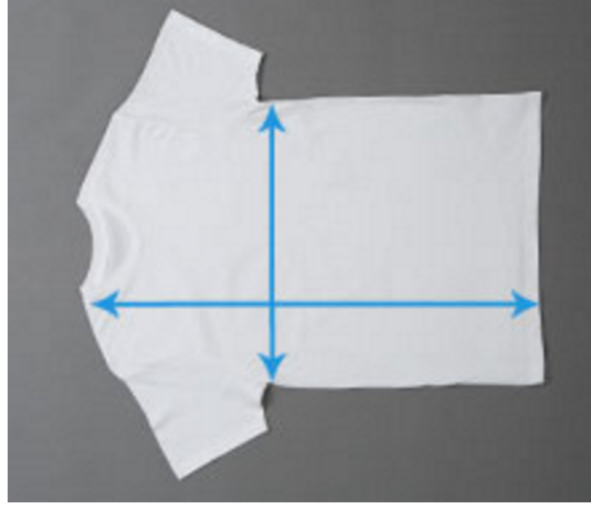

### Shirt Measurements (in inches) [view in centimeters](#)

Basic Product Specs							
Size	XS	S	M	L	XL	XXL	XXXL
Width	--	18	20	22	24	26	28
Length	--	28	29	30	31	32	33

### Measurement Guide

**Length:** Shoulder seam at collar to bottom hem  
**Width:** Underarm to underarm

**Care Instructions:** Turn inside out. Machine wash cold. Use non-chlorine bleach only when needed. Tumble dry low. Do not iron image.