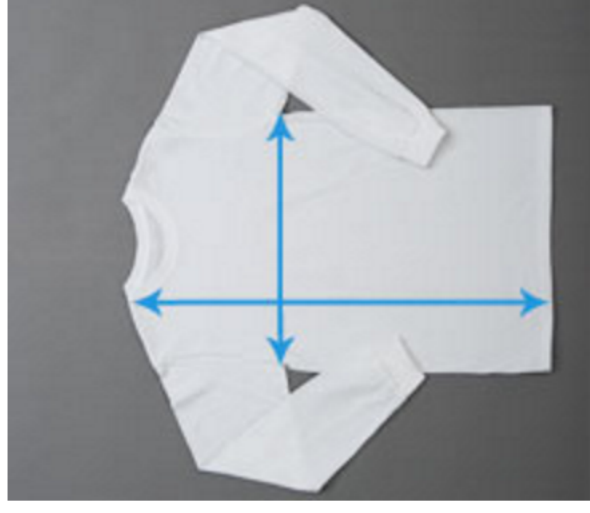

Shirt Measurements (in inches) [view in centimeters](#)

Long Sleeve Product Specs								
Size	XS	S	M	L	XL	XXL	XXXL	
Width	--	18	20	22	24	26	28	
Length	--	28	29	30	31	32	33	

Measurement Guide

Length: Shoulder seam at collar to bottom hem
Width: Underarm to underarm

Care Instructions: Turn inside out. Machine wash cold. Use non-chlorine bleach only when needed. Tumble dry low. Do not iron image.